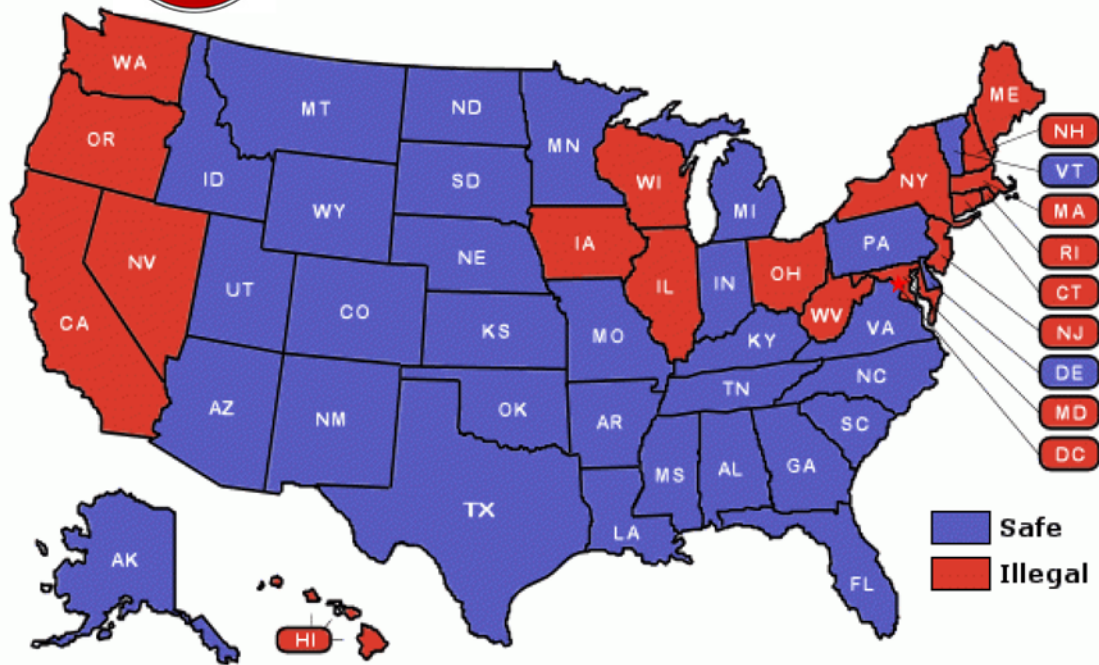

ARLINGTON GUN ACADEMY NATIONAL RECIPROCITY MAP FOR TEXAS RESIDENT CHL HOLDERS

Alabama
Alaska
Arizona
Arkansas
California
Colorado
Connecticut
Delaware
Florida
Georgia
Hawaii
Idaho
Illinois
Indiana
Iowa
Kansas
Kentucky

Louisiana
Maine
Maryland
Massachusetts
Michigan
Minnesota
Mississippi
Missouri
Montana
Nebraska
Nevada
New Hampshire
New Jersey
New Mexico
New York
North Carolina
North Dakota

Ohio
Oklahoma
Oregon
Pennsylvania
Rhode Island
South Carolina
South Dakota
Tennessee
Texas
Utah
Vermont
Virginia
Washington
Washington-DC
West Virginia
Wisconsin
Wyoming